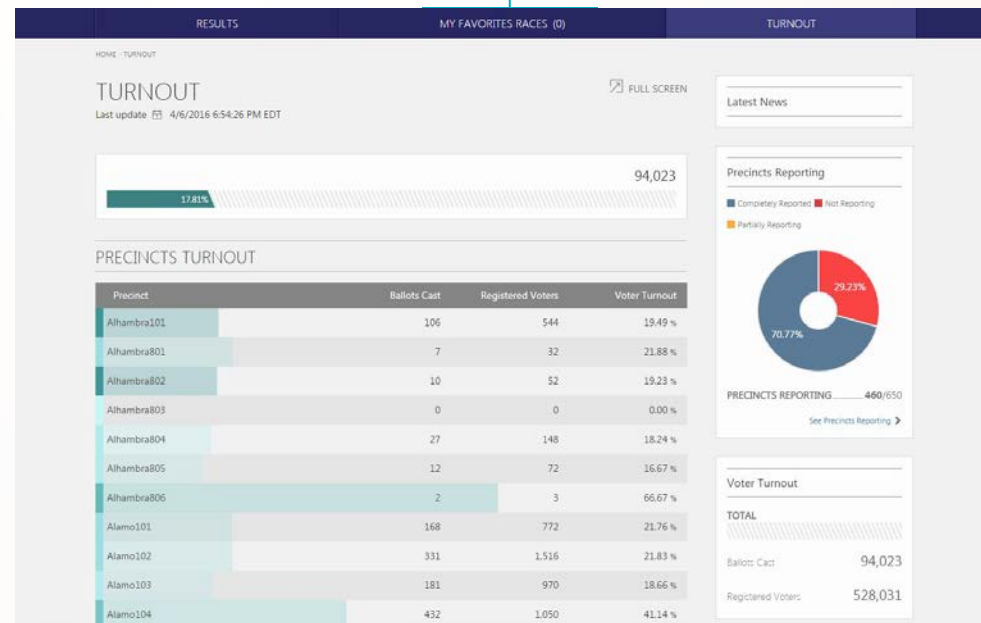

/ For your Citizens

Scytl Election Night Reporting's new features fully encompass new web technology for streamlined navigation and real-time data access of election results on the go.

The trends of how society interacts with web pages and demand for real-time data is increasingly important. Not only are citizens looking for more user-friendly access, but users also want a website they can easily navigate through while mobile.

Results Auto-Refresh and Personalization

The newly designed reporting pages enable citizens with full access to track their own races. This feature allows users to receive updates on specific races they are following.

With the new auto-refresh features, citizens will always have the latest update on their election results.

Enhanced Access & Display of Election Results

With the new features, election officials can now categorize contests into familiar groups, which makes them more recognizable to their constituents. Election-level summary data, such as precincts reporting and voter turnout are now far more visually appealing via new graphical representations.

With all of these enhanced features our site is now liquid, meaning your results sites can scale to the screen size of any device.

Additional KML Maps Features & Variations

Our new template incorporates a Google Maps feature, which combines layers of election results with the corresponding geographic map.