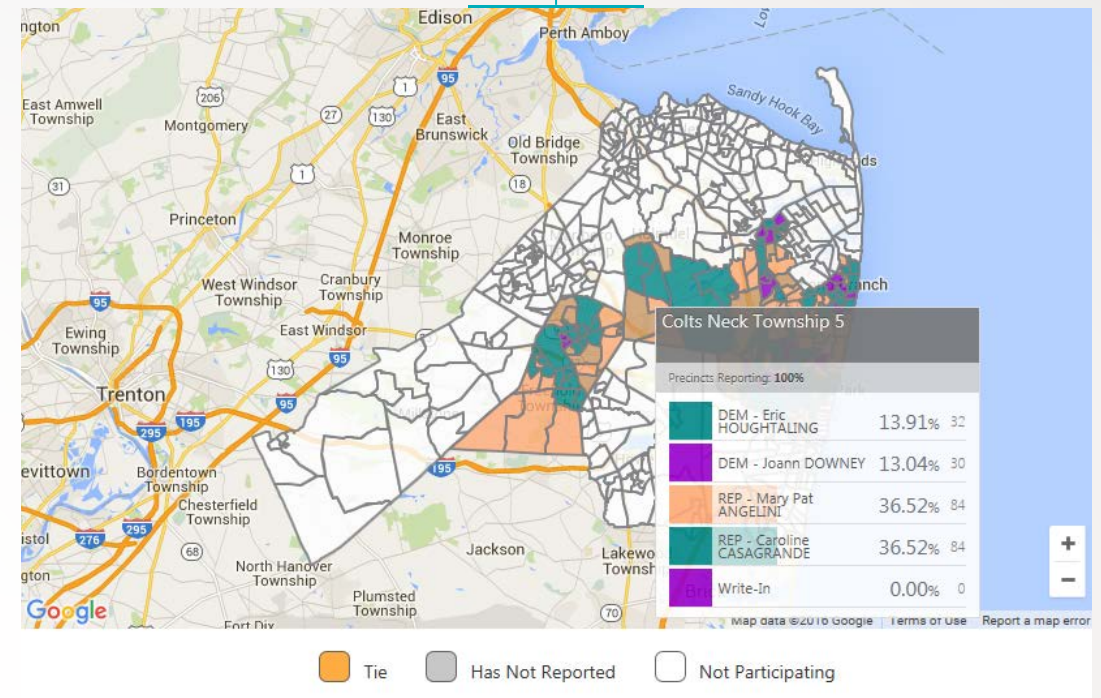

Additional KML Maps Features & Variations

Our new template incorporates a Google Maps feature, which combines layers of election results with the corresponding geographic map.

The variety of map styles provided allows the election office to match the look and feel of their site. In addition, using maps with our full screen functionality allows citizens to benefit to access to results data in a rich and dynamic way.