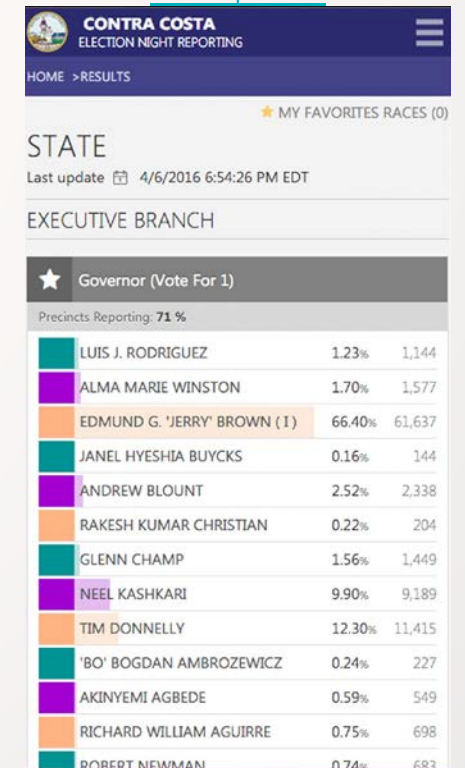

With all of these enhanced features our site is now liquid, meaning your results sites can scale to the screen size of any device.

Additional KML Maps Features & Variations

Our new template incorporates a Google Maps feature, which combines layers of election results with the corresponding geographic map.