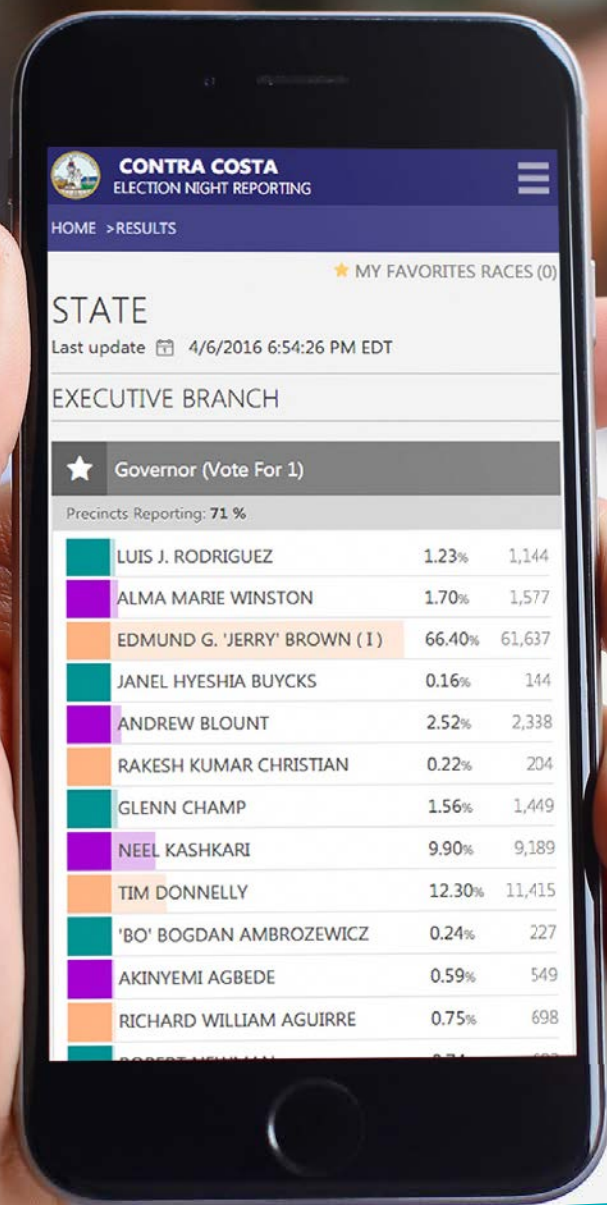

ScytI/ Election Night Reporting

NEW Product Features

The new ScytI Election Night Reporting

An enhanced design and configuration for you, a more personalized and user-friendly visualization of election results for your citizens.

NEW Features

The new **ScytI Election Night Reporting** provides the innovative features requested by our customers, offering election officials a more modern administration page layout and design and citizens an intuitive and familiar experience when navigating and interacting with election results websites.

- **Enhanced access to “my races”:** voter personalization, grouping and quick access to races citizens wish to follow.
- **Improved election summaries:** a wider selection of detailed level and grouping of results such as precinct level, voter turnouts, etc.
- **Enhanced site navigation:** a modernized admin layout and design for simple configuration.
- **Mobile friendly, liquid site:** improved design enabling visualization to adapt to the voters mobile device, no matter the screen size.
- **Easier page customization:** allows system administrators to preview exactly how changes will be displayed to voters.
- **Automated results refresh:** ensures results data viewed by voters is always updated in real-time.