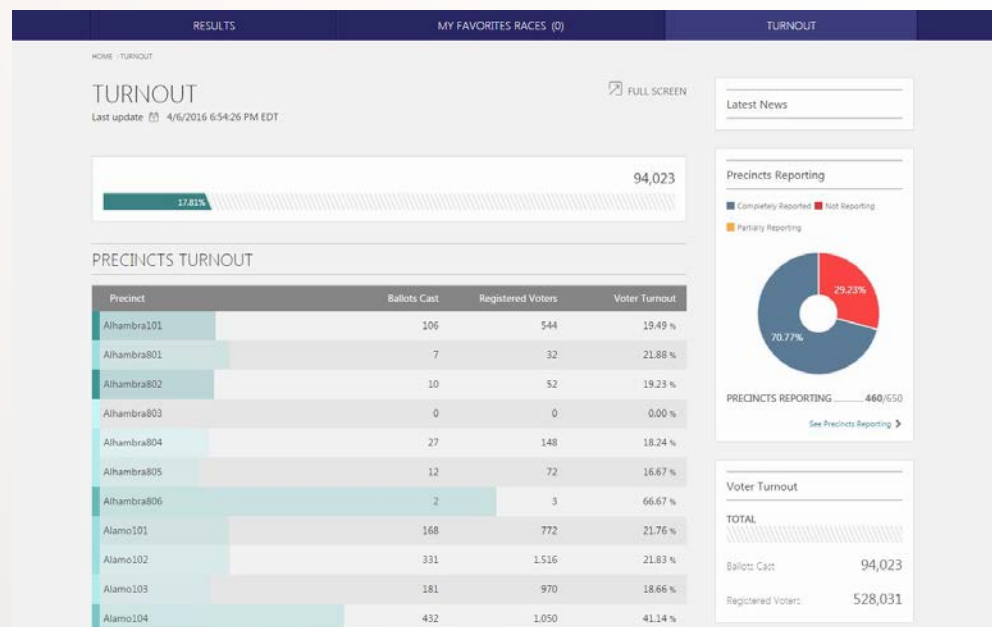

This new feature ensures the exact presentation of your results is displayed in line with your preferences, greatly reducing the time of bouncing back and forth between public and administrative pages.

/ For your Citizens

Scytl Election Night Reporting's new features fully encompass new web technology for streamlined navigation and real-time data access of election results on the go.

The trends of how society interacts with web pages and demand for real-time data is increasingly important. Not only are citizens looking for more user-friendly access, but users also want a website they can easily navigate through while mobile.