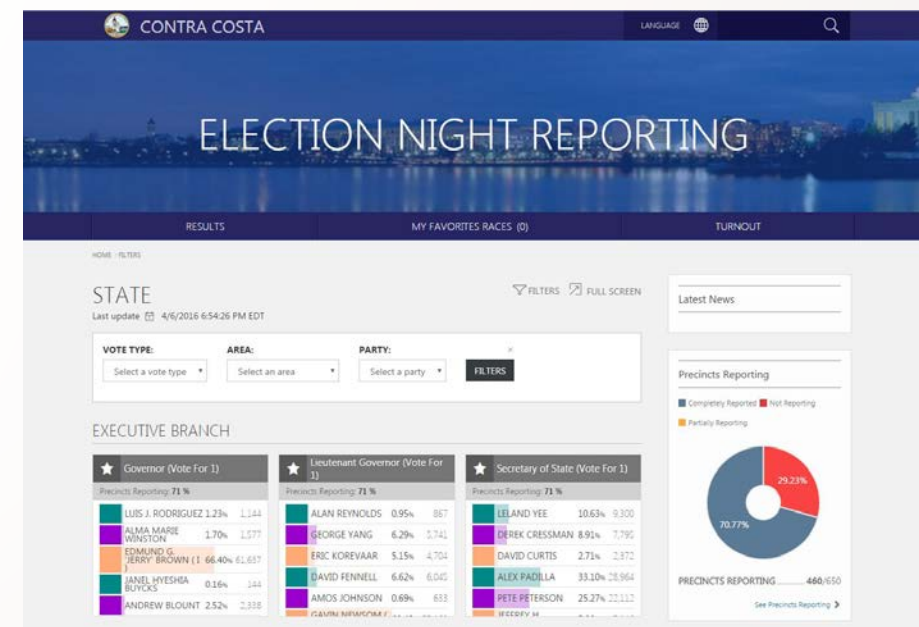

This new feature ensures the exact presentation of your results is displayed in line with your preferences, greatly reducing the time of bouncing back and forth between public and administrative pages.

/ For your Citizens

Scytl Election Night Reporting's new features fully encompass new web technology for streamlined navigation and real-time data access of election results on the go.

The trends of how society interacts with web pages and demand for real-time data is increasingly important. Not only are citizens looking for more user-friendly access, but users also want a website they can easily navigate through while mobile.