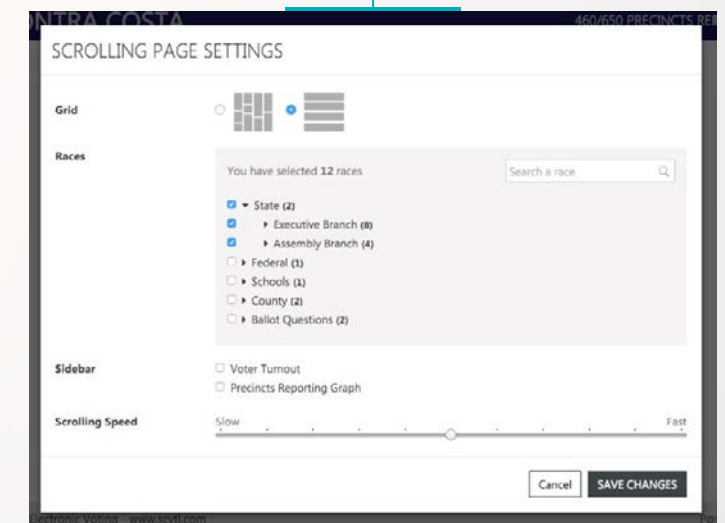

Scrolling Page Enhancements

Our new scrolling page allows you to adjust the speed at which your citizens scroll and to select between two different display grids as well as allowing for the ability to pick the contests that you wish to show on the page