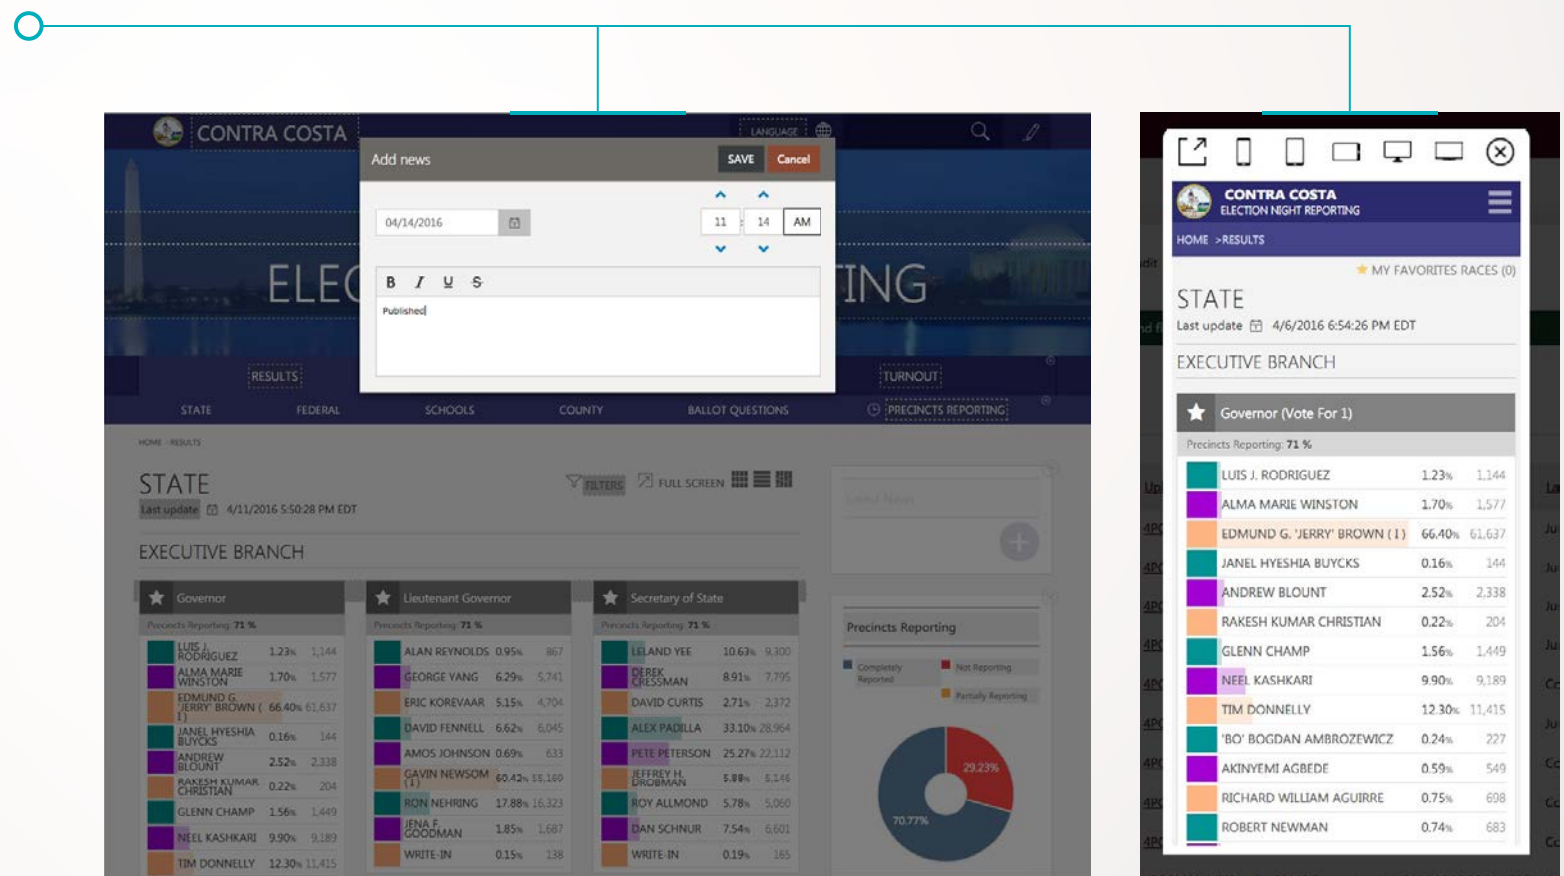

95 records found. Currently on page 1 of 10.

Enhanced Page Customization

With the new In-line editing feature, your election staff can ensure complete accuracy when designing the web display of your election results.

This feature enables election administrators' complete end-to-end visibility and display of their election results on their reporting page. This feature streamlines the proofing of the page and reduces the number of errors and the need for additional uploads.

This new feature ensures the exact presentation of your results is displayed in line with your preferences, greatly reducing the time of bouncing back and forth between public and administrative pages.