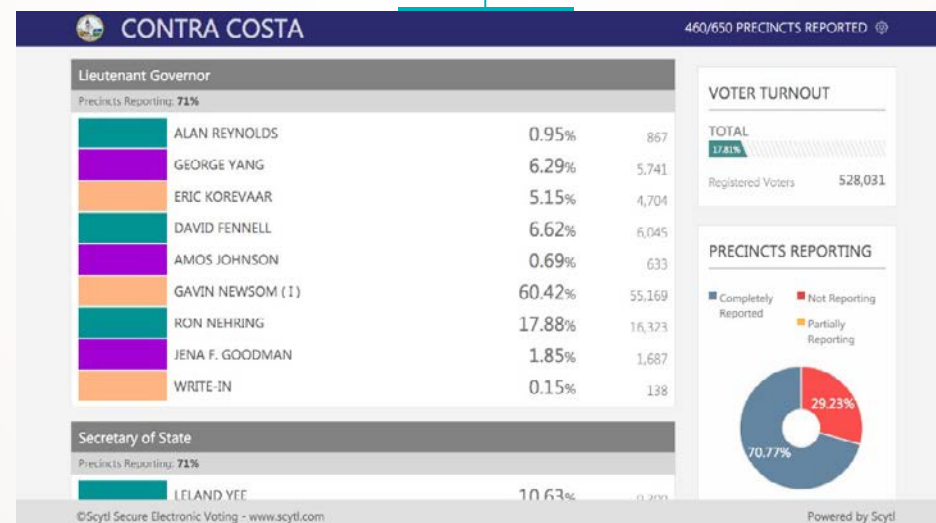

Scrolling Page Enhancements

Our new scrolling page allows you to adjust the speed at which your citizens scroll and to select between two different display grids as well as allowing for the ability to pick the contests that you wish to show on the page